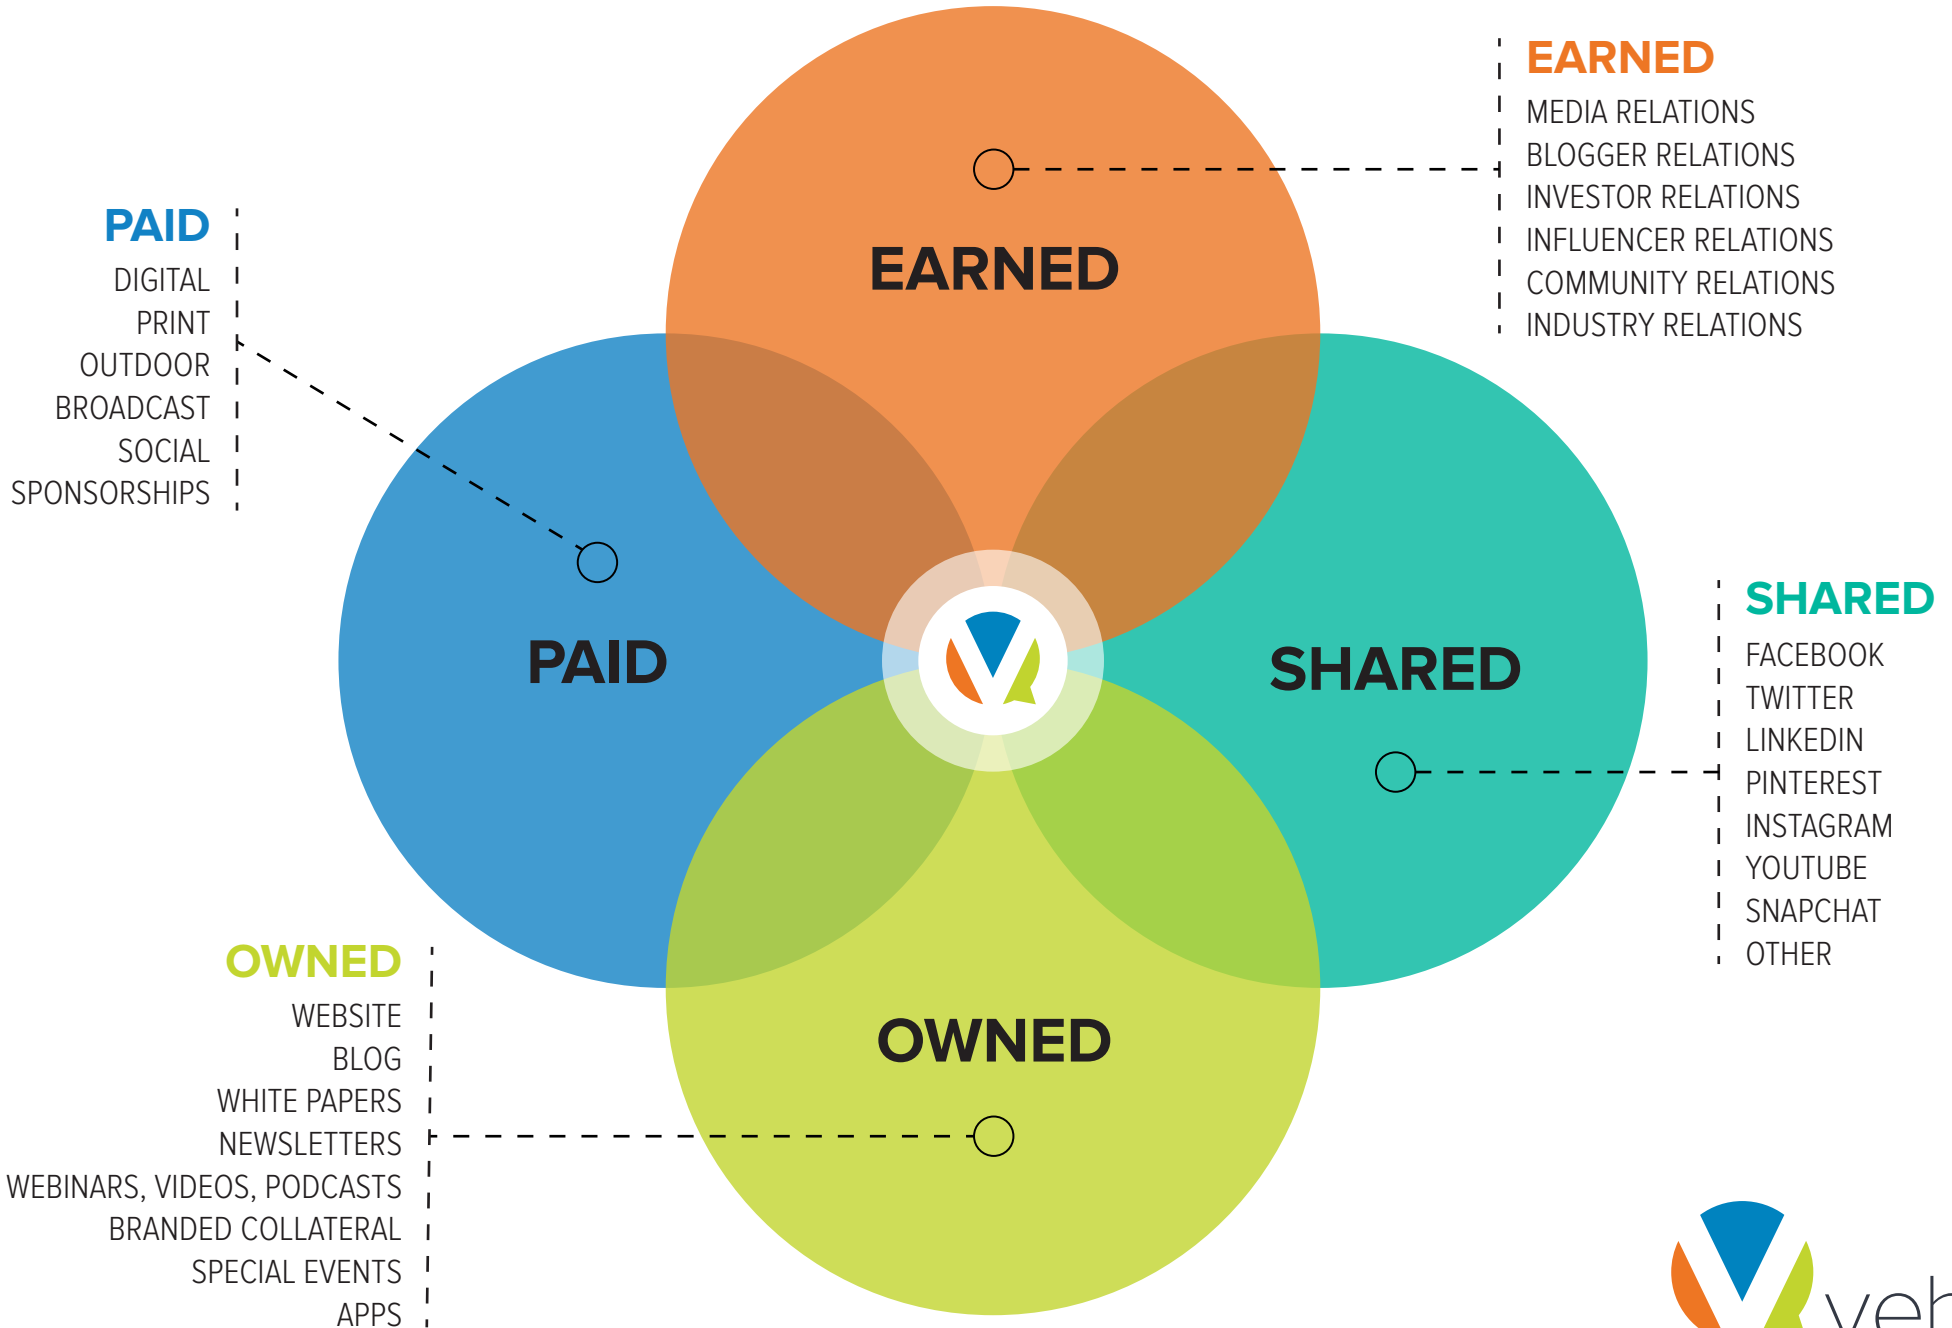

PAID, EARNED, SHARED AND OWNED

INTEGRATION IN TODAY'S MULTI-CHANNELED WORLD

This version of the PESO model is based on the original created by: Gini Dietrich, Spin Sucks